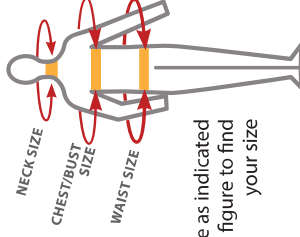

Safety wear and Workwear

(Jackets, Jumpers, Vests, Polos, T-Shirts, Shirts)

To Fit Chest (cm) loose fit	73	80	87	95	102	110	117	125	133	141	157	173
Corresponding size	XXS	XS	S	M	L	XL	2XL	3XL	4XL	5XL	7XL	9XL

Safety Pants

(Pull on Pants)

To fit waist (cm)	60/90	70/100	80/110	90/120	100/130	110/140	120/150
Corresponding size	XXS/XS	S/M	L/XL	2XL/3XL	4XL/5XL	6XL/7XL	8XL/9XL

Work Drill Pants

REGULAR										STOUT				LONG			
	26	28	30	32	34	36	38	40	42	44	46	48	50	54	58	62	
Imperial Size	26	28	30	32	34	36	38	40	42	44	46	48	50	54	58	62	
Corresponding Size	67R	72R	77R	82R	87R	92R	97R	102R	107R	112R	117R	122R	127ST	132ST	137ST	142ST	
		XS	S	M	L	XL	XXL	3XL	4XL	5XL							

Measure as indicated on the figure to find your size

Ladies Wear

LADIES SHIRTS

Chest (cm)	80	85	90	95	100	105	110	115	120	125
	6	8	10	12	14	16	18	20	22	24
	XS	S	M	L	XL	XXL				

LADIES PANTS

To fit waist (cm)	72	77	82	87	92	97	102	107	112	117
	6	8	10	12	14	16	18	20	22	24
	XS	S	M	L	XL	XXL				